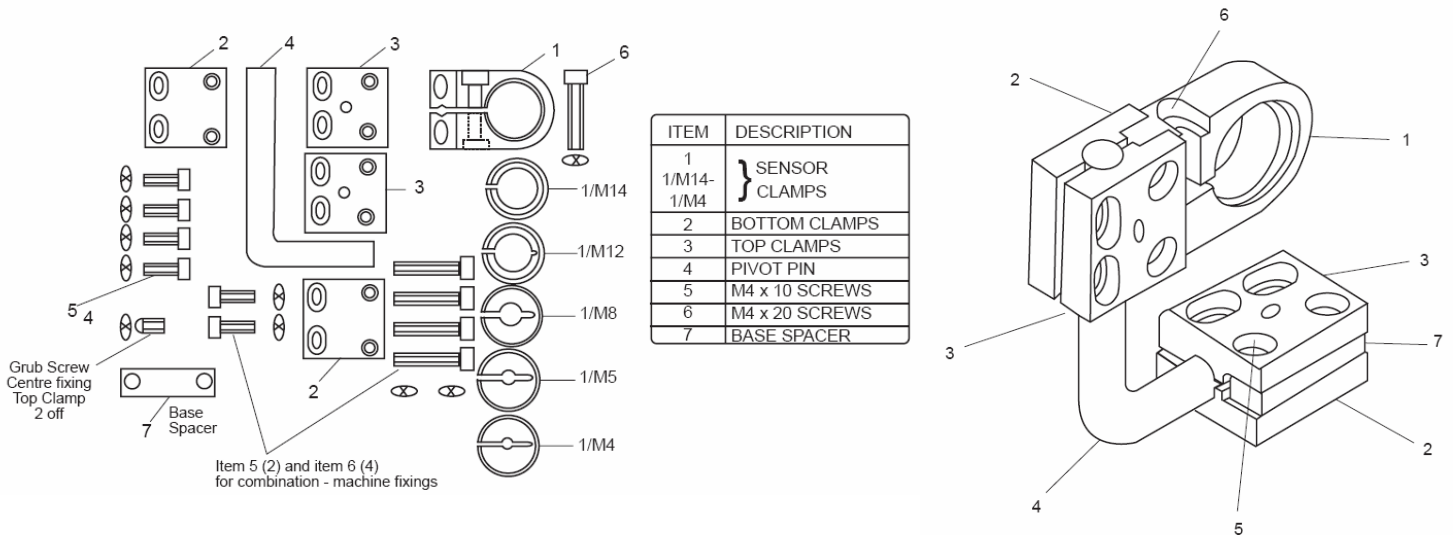

# MetaBright™ Sensor Bracket

## Accessory Data Sheet

**PART#: MBSB-30: For MBAFSL & LED Engine - 30mm Diameter Clamping Ring**

**Materials specification:**

All Plastic parts:       Nylon 66

All bolts and nuts:       Zinc plates mild steel

'L' shaped pin:           Zinc plated mild steel