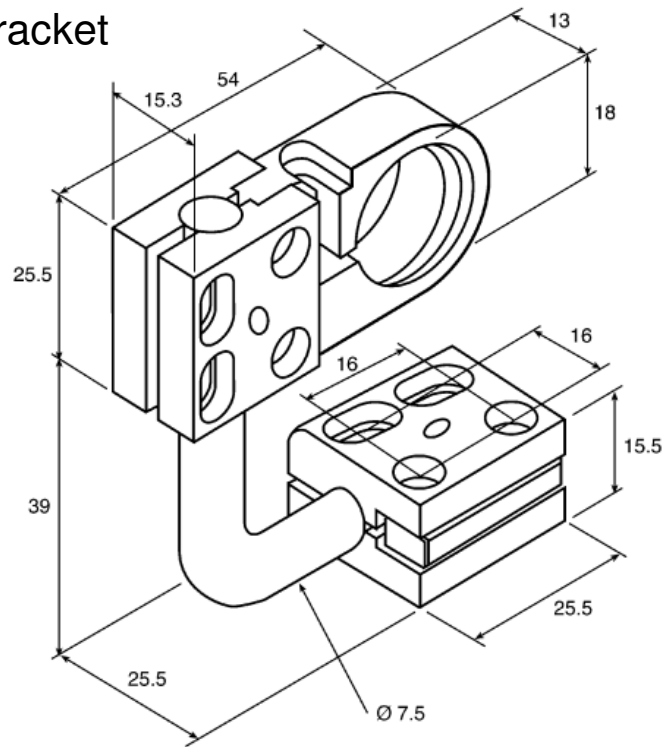

# MetaBright™ Sensor Bracket

## Accessory Data Sheet

**PART#: MBSB-30: For MBAFSL & LED Engine - 30mm Diameter Clamping Ring**

**Materials specification:**

All Plastic parts:       Nylon 66

All bolts and nuts:       Zinc plates mild steel

'L' shaped pin:           Zinc plated mild steel