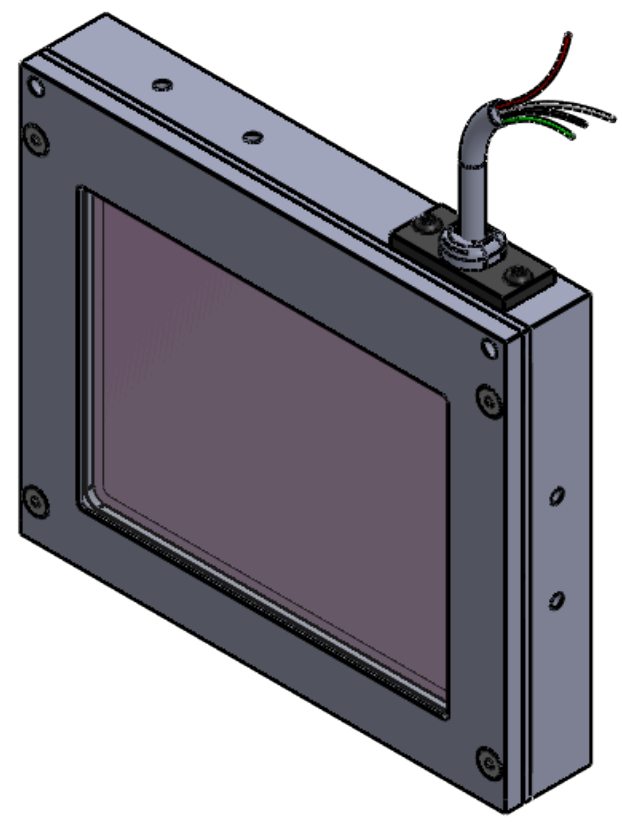

REVISIONS			
REV.	DESCRIPTION	DATE	APPROVED
A	INITIAL RELEASE	9/6/2017	
B	ADDED CABLE SPEC	1/11/2018	

24AWG 4 CONDUCTOR
CABLE, 10FT LONG
FLYING LEAD ENDS.

SEE SHEET 2 FOR EXPLODED VIEW AND BOM

Metaphase Technologies, Inc. 211 Sinclair Road, Suite 100, Bristol, PA. 19007 215-639-8699 Fax 215-639-0977

TITLE	ASSY, Back Light 3 X 4		
USED ON	Per customer		
SIZE	DRAWING NUMBER	REV	
B	BL3X4-CL-1	B	
SCALE 2:3		SHEET 1 OF 1	

Approval Signature _____ / / Date _____