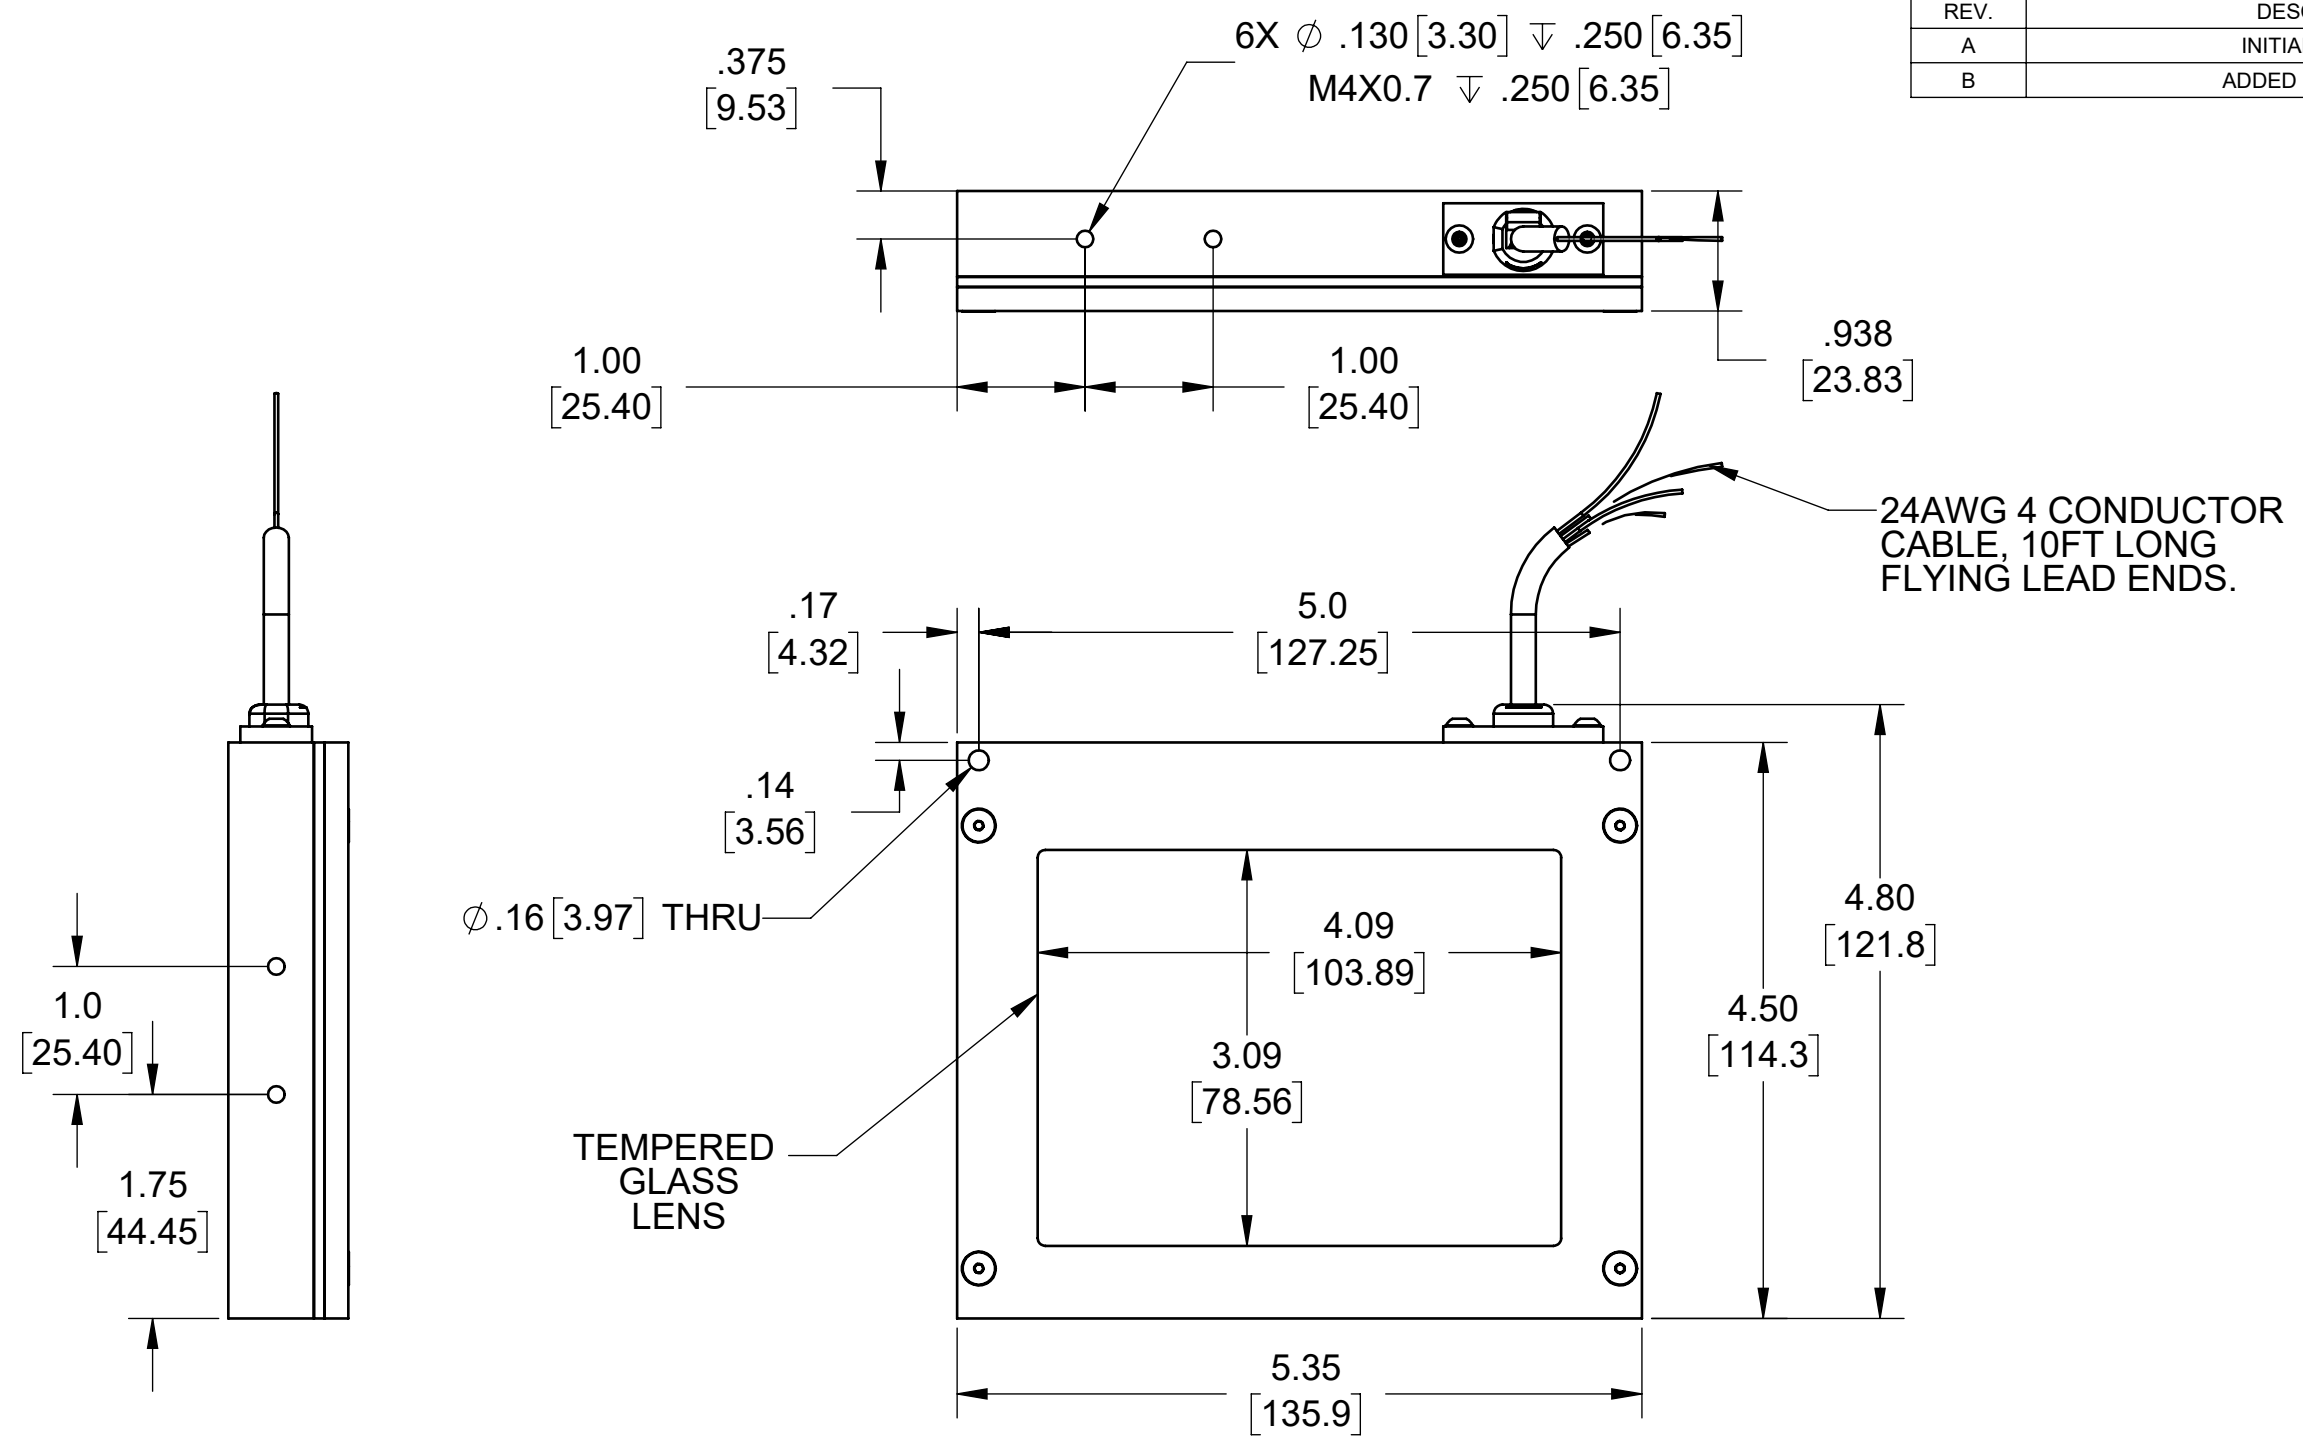

REVISIONS			
REV.	DESCRIPTION	DATE	APPROVED
A	INITIAL RELEASE	9/6/2017	
B	ADDED CABLE SPEC	1/11/2018	

24AWG 4 CONDUCTOR
CABLE, 10FT LONG
FLYING LEAD ENDS.

SEE SHEET 2 FOR EXPLODED VIEW AND BOM

Metaphase Technologies, Inc. 211 Sinclair Road, Suite 100, Bristol, PA. 19007 215-639-8699 Fax 215-639-0977

QUANTITY:	Per order	TOLERANCE/FINISH UNLESS OTHERWISE SPECIFIED			
MATERIAL:	Per BOM	INCHES [MM]			
FINISH:	Black Anodize	X	.X	.XX	.XXX
TREATMENT:	N/A	[±.76]	[±.030 [±.25]	[±.010 [±.13]	[±.005 ANGLES ±1°

TITLE	ASSY, Back Light 3 X 4		
USED ON	Per customer		
SIZE	DRAWING NUMBER	REV	
B	BL3X4-CL-1	B	
SCALE 2:3		SHEET 1 OF 1	

Approval Signature _____ / / Date _____