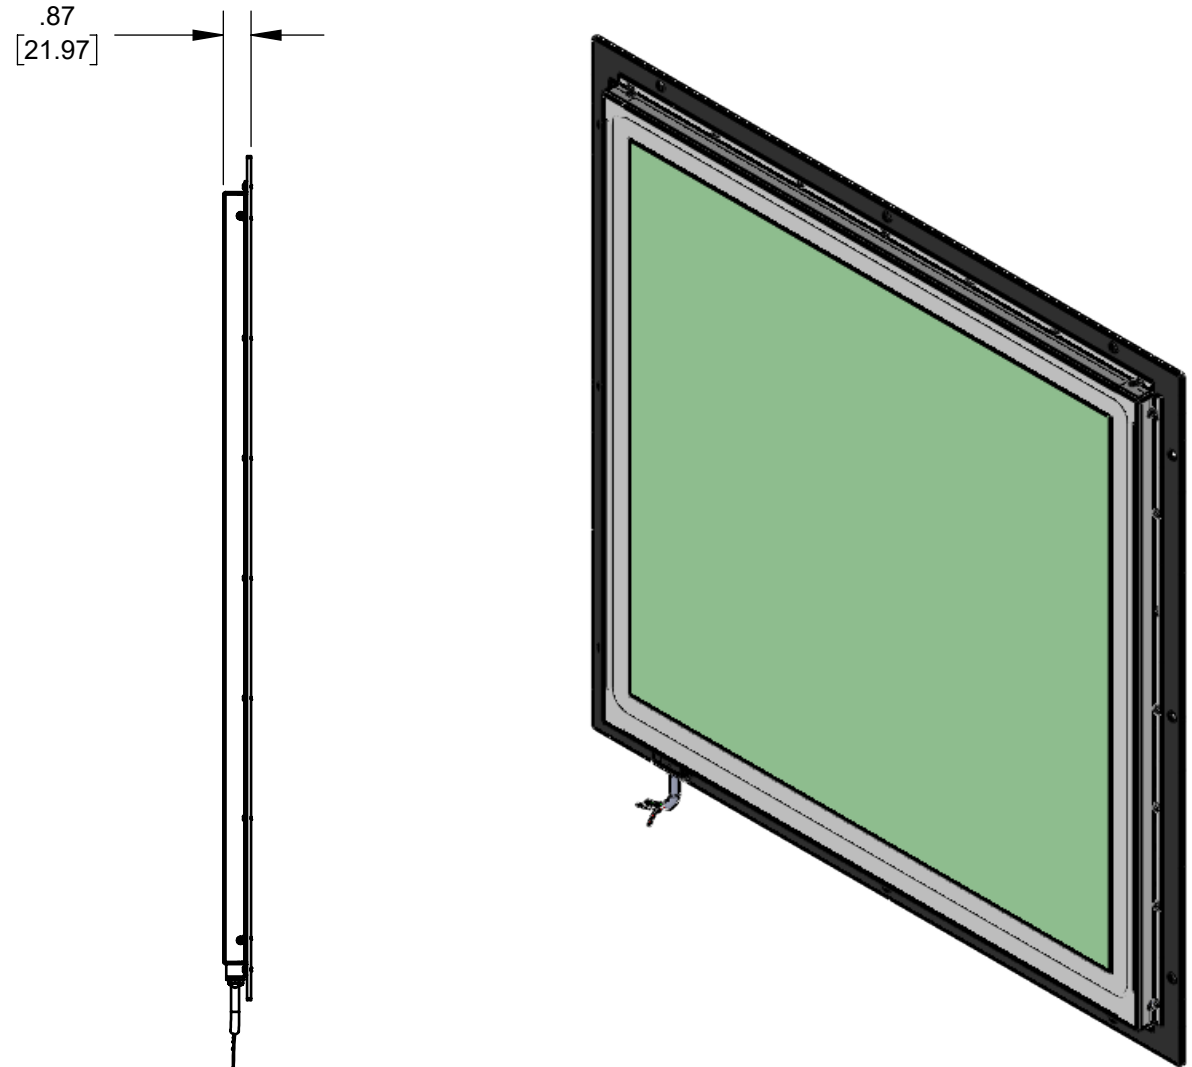

REVISIONS			
REV.	DESCRIPTION	DATE	APPROVED
A	INITIAL RELEASE	7/8/2016	
B	REDESIGNED FOR NEW EDGELIT LIGHT	1/24/2018	

POWER CABLE  
18 AWG Stranded; 4 conductor  
w/ flying leadwire ends; 10' Lg.

SEE SHEET 2 FOR EXPLODED VIEW AND BOM.