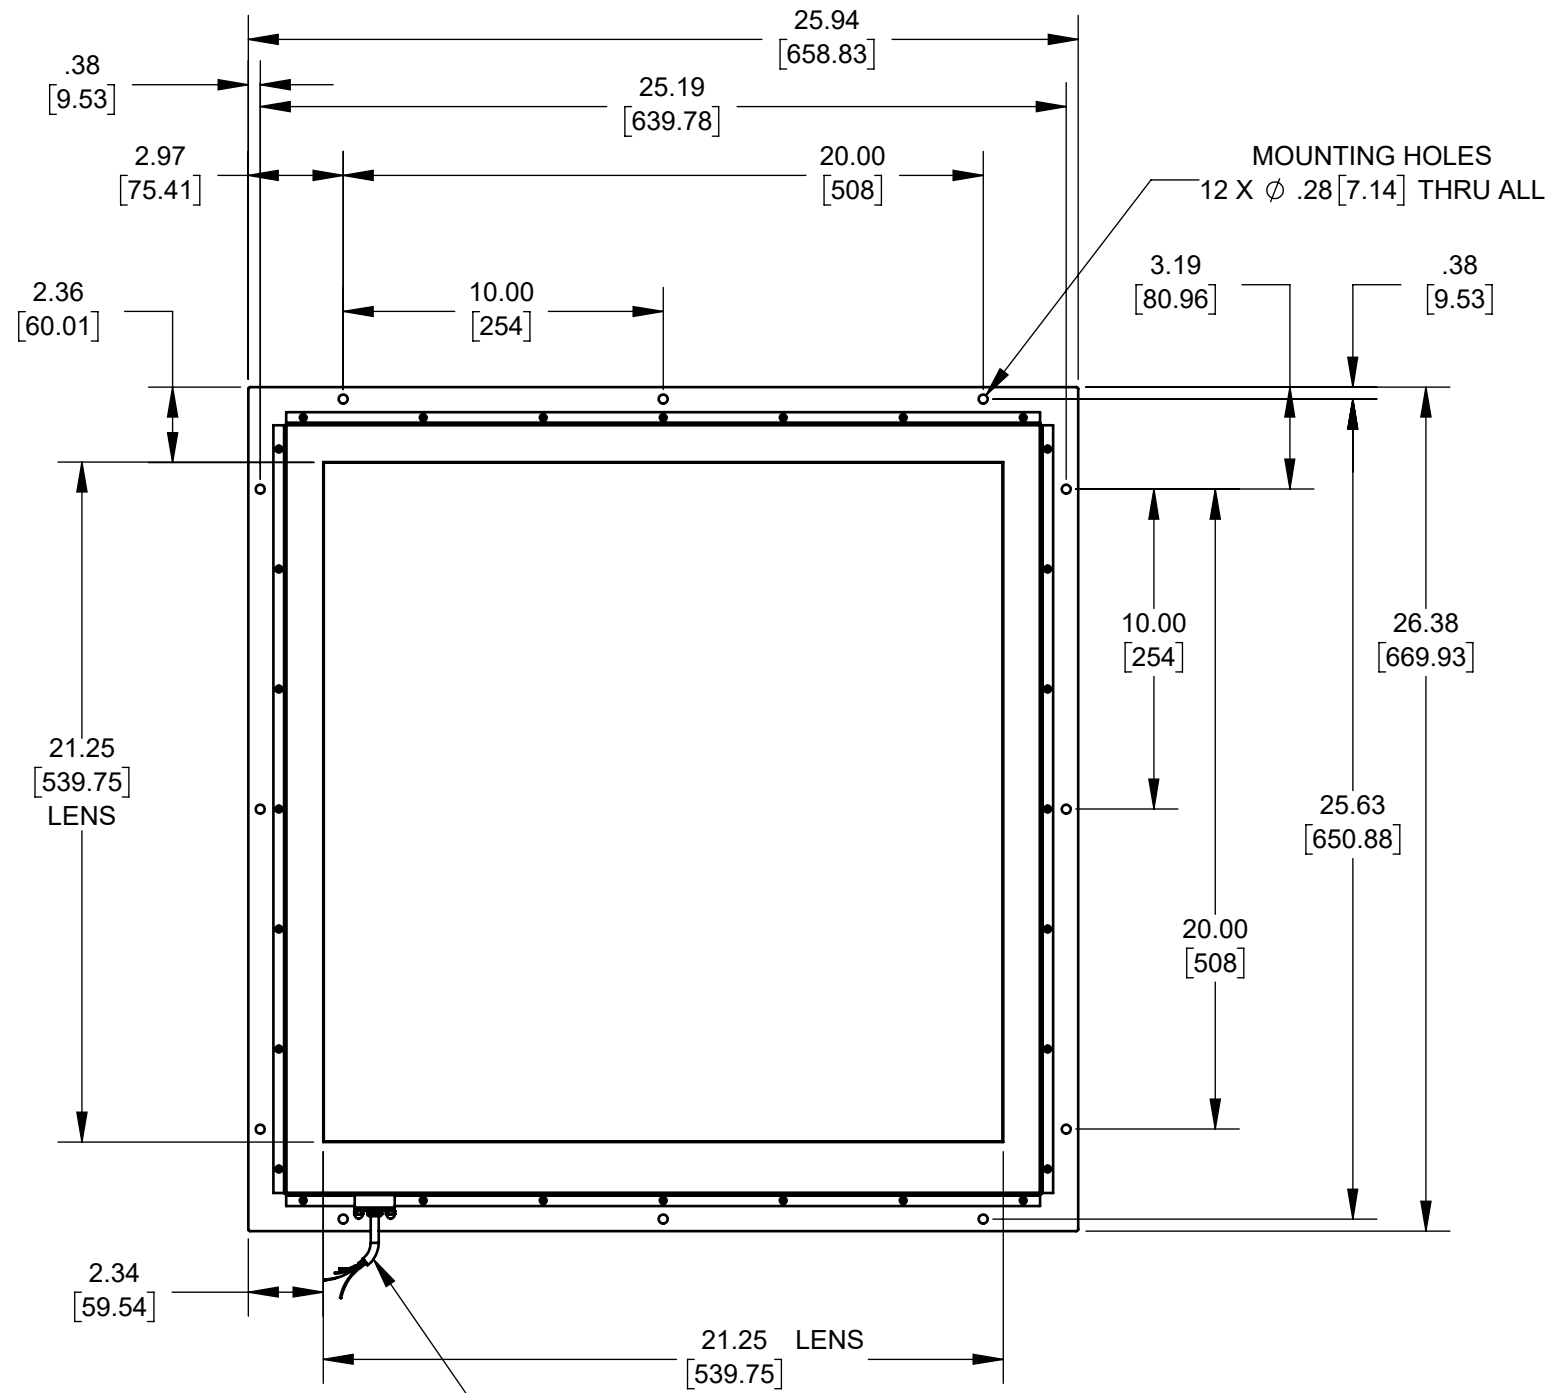

REVISIONS			
REV.	DESCRIPTION	DATE	APPROVED
A	INITIAL RELEASE	7/8/2016	
B	REDESIGNED FOR NEW EDGELIT LIGHT	1/24/2018	

POWER CABLE  
18 AWG Stranded; 4 conductor  
w/ flying leadwire ends; 10' Lg.

SEE SHEET 2 FOR EXPLODED VIEW AND BOM.

TITLE	ASSY, BACKLIGHT		
USED ON	Per customer		
SIZE	DRAWING NUMBER	REV	
B	FRBL533X533-W-1	B	
SCALE 1:8		SHEET 1 OF 1	

Approval Signature \_\_\_\_\_

/ /  
Date