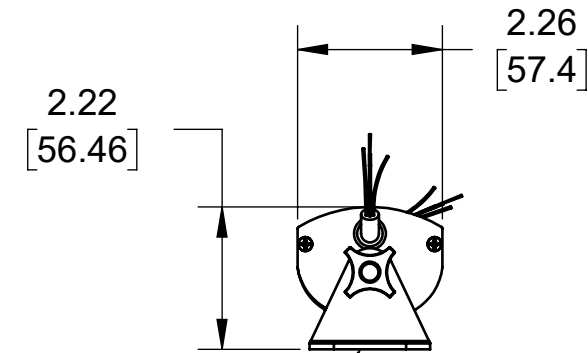

REVISIONS			
REV.	DESCRIPTION	DATE	APPROVED
B	CABLE UPDATE	7/11/2017	

2X POWER CABLE
18 AWG, (6) CONDUCTOR
WITH FLYING LEADWIRE ENDS.
20 FT LG.

KNOBS FOR
ADJUSTING
LIGHT ANGLE

MOUNTING BRACKETS

.81
[20.46]
MOUNTING
SLOT

TITLE	ISO Light- 114" Long		
USED ON	Per Customer		
SIZE	DRAWING NUMBER	REV	
B	ISO-114-1	B	
SCALE 1:8		SHEET 1 OF 1	

SEE SHEET 2 FOR EXPLODED VIEW AND BOM

Approval Signature

/ /
Date