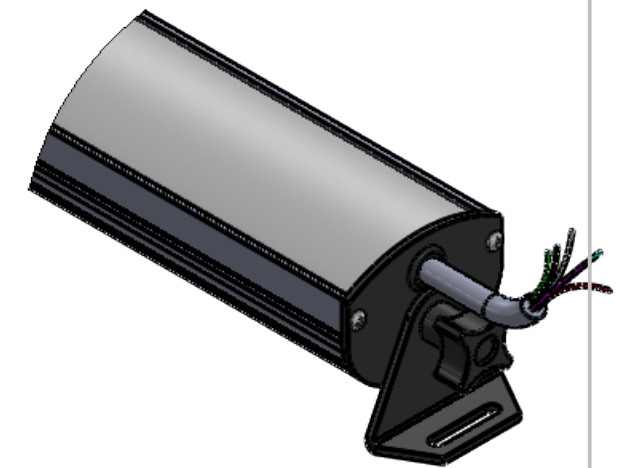

REVISIONS			
REV.	DESCRIPTION	DATE	APPROVED
B	CABLE UPDATE	7/11/2017	

2X POWER CABLE
18 AWG, (6) CONDUCTOR
WITH FLYING LEADWIRE ENDS.
20 FT LG.

KNOBS FOR
ADJUSTING
LIGHT ANGLE

MOUNTING BRACKETS

.81
[20.46]
MOUNTING
SLOT

Metaphase Technologies, Inc. 211 Sinclair Road, Suite 100, Bristol, PA. 19007 215-639-8699 Fax 215-639-0977

QUANTITY:	Per order
MATERIAL:	Per BOM
FINISH:	Black Anodize
TREATMENT:	N/A

TOLERANCE/FINISH UNLESS OTHERWISE SPECIFIED				
INCHES [MM]				
X	.X	.XX	.XXX	125√RMS [RA3.2um]
[±.76]	±.030 [±.25]	±.010 [±.13]	±.005	ANGLES ±1°

TITLE	ISO Light- 114" Long		
USED ON	Per Customer		
SIZE	DRAWING NUMBER	REV	
B	ISO-114-1	B	
SCALE 1:8		SHEET 1 OF 1	

SEE SHEET 2 FOR EXPLODED VIEW AND BOM

Approval Signature

/ /
Date