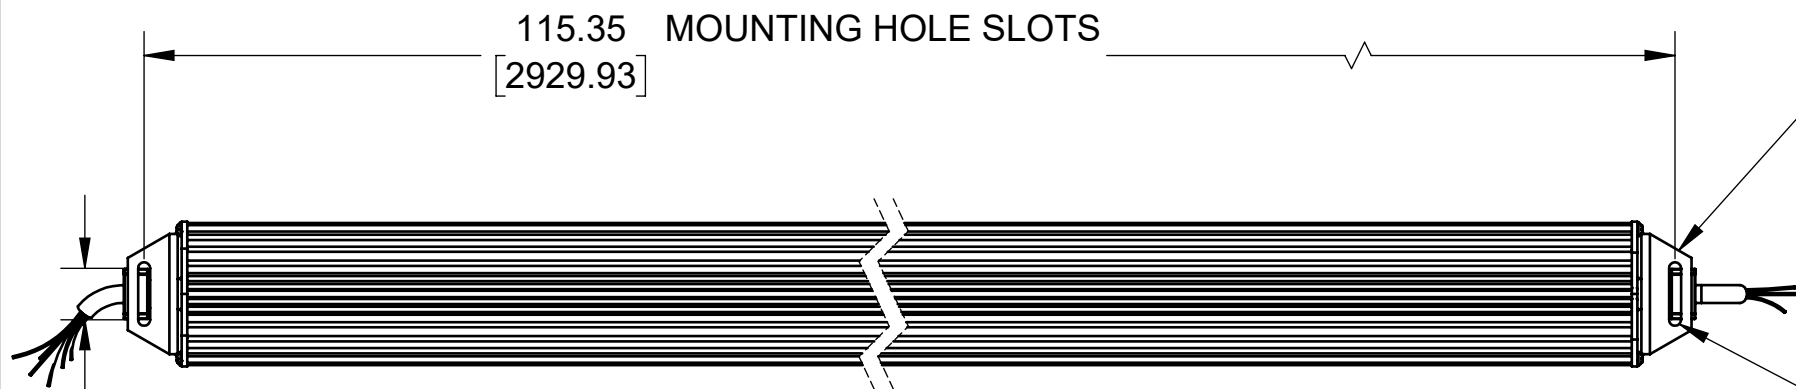

REVISIONS			
REV.	DESCRIPTION	DATE	APPROVED
B	CABLE UPDATE	7/11/2017	

2X POWER CABLE
18 AWG, (6) CONDUCTOR
WITH FLYING LEADWIRE ENDS.
20 FT LG.

KNOBS FOR
ADJUSTING
LIGHT ANGLE

MOUNTING BRACKETS

.81
[20.46]
MOUNTING
SLOT

TITLE	ISO Light- 114" Long		
USED ON	Per Customer		
SIZE	DRAWING NUMBER	REV	
B	ISO-114-1	B	
SCALE 1:8		SHEET 1 OF 1	

SEE SHEET 2 FOR EXPLODED VIEW AND BOM

Approval Signature

/ /
Date