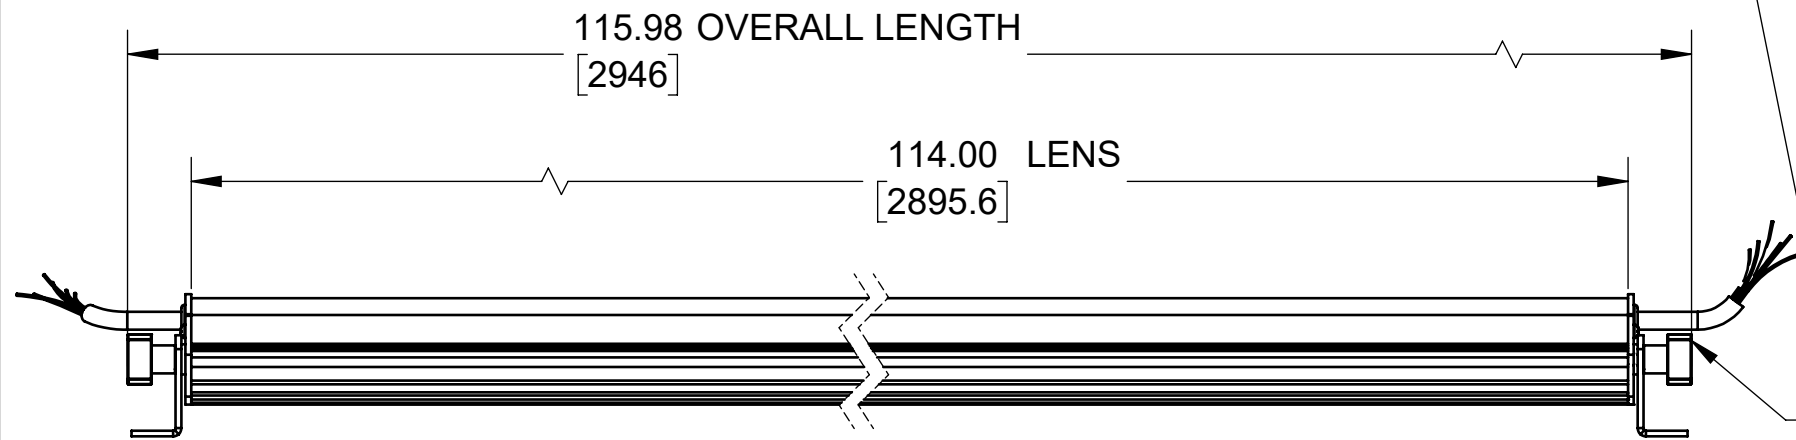

REVISIONS			
REV.	DESCRIPTION	DATE	APPROVED
B	CABLE UPDATE	7/11/2017	

2X POWER CABLE
18 AWG, (6) CONDUCTOR
WITH FLYING LEADWIRE ENDS.
20 FT LG.

KNOBS FOR
ADJUSTING
LIGHT ANGLE

MOUNTING BRACKETS

.81
[20.46]
MOUNTING
SLOT

TITLE	ISO Light- 114" Long		
USED ON	Per Customer		
SIZE	DRAWING NUMBER	REV	
B	ISO-114-1	B	
SCALE 1:8		SHEET 1 OF 1	

SEE SHEET 2 FOR EXPLODED VIEW AND BOM

Approval Signature

/ /
Date