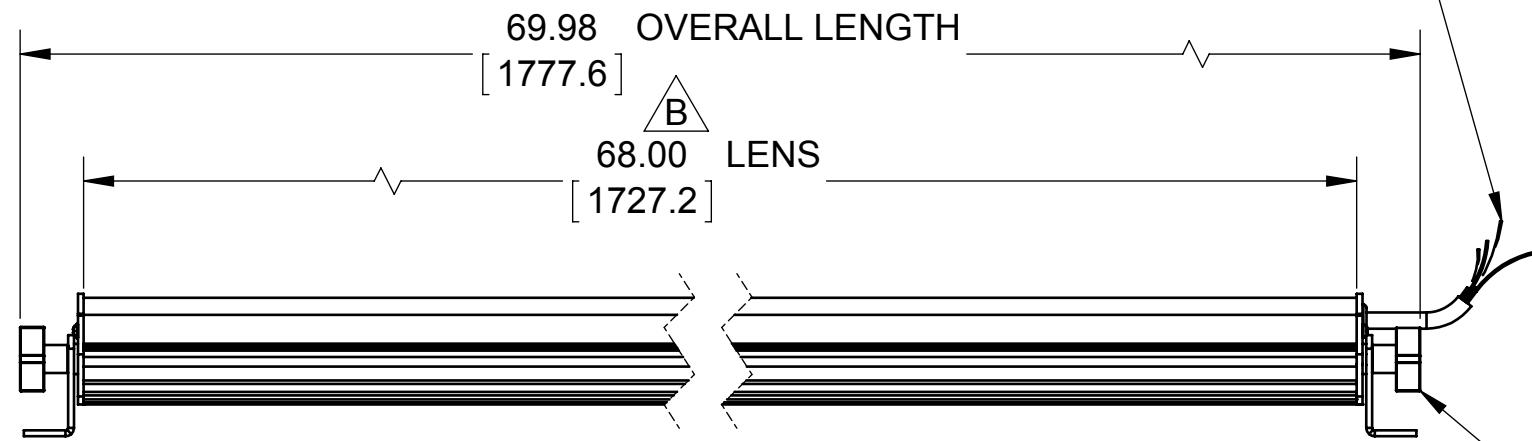

REVISIONS				
REV.	DESCRIPTION	DATE	APPROVED	
A	INITIAL RELEASE			
B	SHORTENED PARTS TO MATCH SPEC CHART	12/30/2015		

POWER CABLE  
18 AWG, (4) CONDUCTOR  
WITH FLYING LEADWIRE ENDS.  
10 FT LG.

KNOBS FOR  
ADJUSTING  
LIGHT ANGLE

TITLE  
**ISO Light- 68" Long**

USED ON  
**Per Customer**

SIZE <b>B</b>	DRAWING NUMBER <b>ISO-68-1</b>	REV <b>B</b>
SCALE 1:8		SHEET 1 OF 2

Approval Signature

/ /  
Date