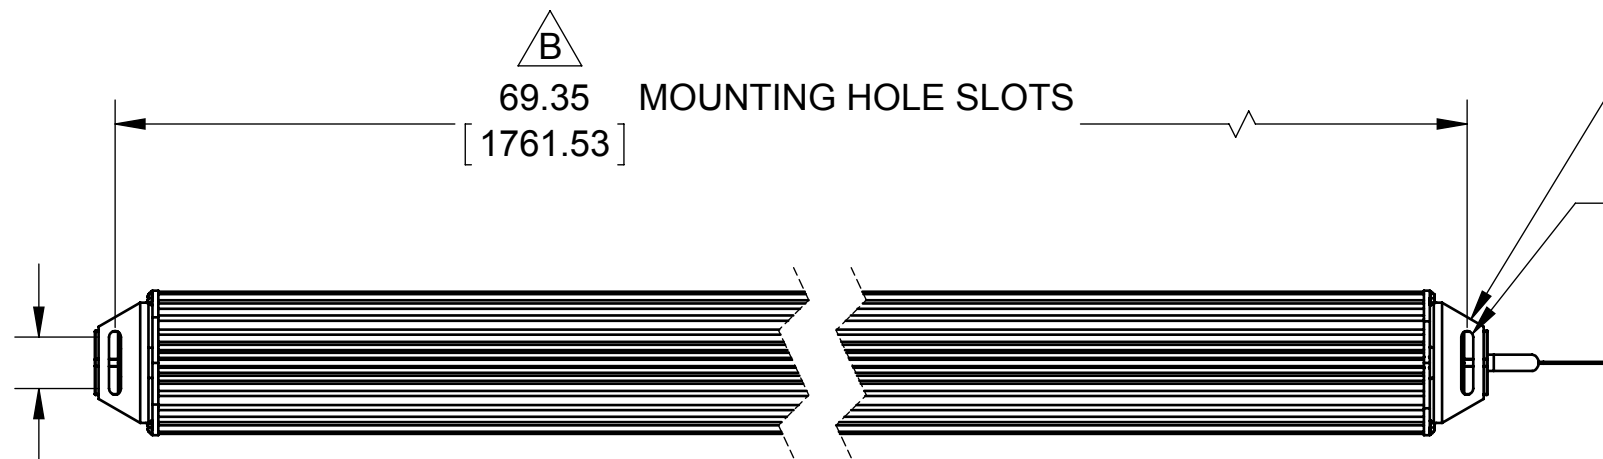

SEE SHEET 2 FOR EXPLODED VIEW AND BOM

Metaphase Technologies, Inc. 211 Sinclair Road, Suite 100, Bristol, PA. 19007 215-639-8699 Fax 215-639-0977

QUANTITY: Per order

MATERIAL: Per BOM

FINISH: Black Anodize

TREATMENT: N/A

TOLERANCE/FINISH UNLESS OTHERWISE SPECIFIED				
INCHES[MM]				125√RMS [RA3.2um]
X	.X	.XX	.XXX	±.005 ANGLES±1°
[±.76]	±.030 [±.25]	±.010 [±.13]		

THIS DOCUMENT IS THE PROPERTY OF
METAPHASE TECHNOLOGIES, INC. WHOM MAY
LOAN IT, SUBJECT TO RETURN UPON DEMAND.
IT INCLUDES CONFIDENTIAL & PROPRIETARY
INFORMATION WHICH MAY NOT BE DISCLOSED
TO ANY THIRD PARTY, AND/ OR USED FOR
ANY PURPOSE CONTRARY TO IT'S INTENDED
USE, WITHOUT THE EXPRESSED PRIOR WRITTEN
CONSENT OF **METAPHASE TECHNOLOGIES, INC.**

TITLE
ISO Light- 68" Long

USED ON
Per Customer

SIZE B	DRAWING NUMBER ISO-68-1	REV B
SCALE 1:8		SHEET 1 OF 2

Approval Signature

/ /
Date