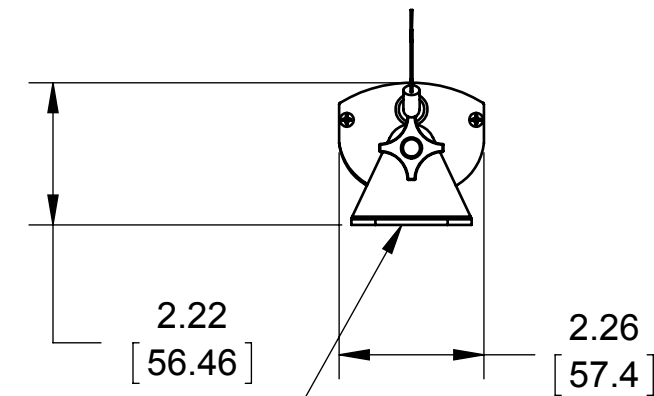

REVISIONS				
REV.	DESCRIPTION	DATE	APPROVED	
A	INITIAL RELEASE			
B	SHORTENED PARTS TO MATCH SPEC CHART	12/30/2015		

POWER CABLE  
18 AWG, (4) CONDUCTOR  
WITH FLYING LEADWIRE ENDS.  
10 FT LG.

KNOBS FOR  
ADJUSTING  
LIGHT ANGLE

TITLE  
**ISO Light- 68" Long**

USED ON  
**Per Customer**

SIZE <b>B</b>	DRAWING NUMBER <b>ISO-68-1</b>	REV <b>B</b>
SCALE 1:8		SHEET 1 OF 2

Approval Signature

/ /  
Date