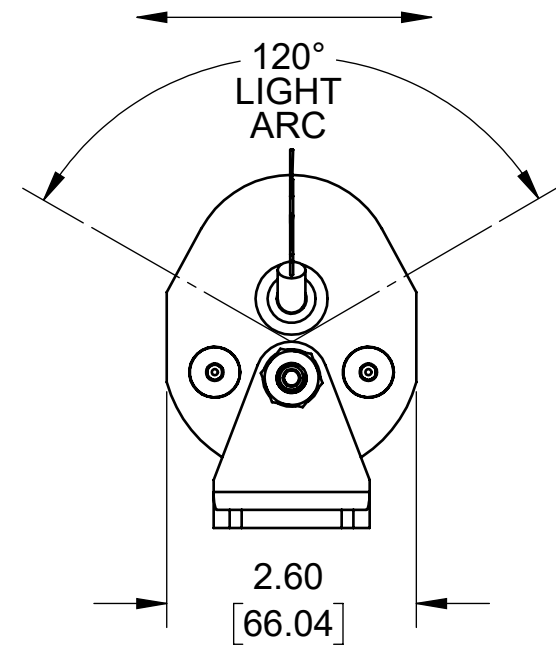

REVISIONS			
REV.	DESCRIPTION	DATE	APPROVED
A	INITIAL RELEASE	6/22/2016	

LIGHT HOUSING IS ADJUSTABLE UP TO 95° IN EACH DIRECTION.

POWER CABLE  
18 AWG Stranded;  
6 conductor w/ flying leadwire  
ends; 10' Lg.

TITLE	ISO2-RGBIR Light-10" Long		
USED ON	Per customer		
SIZE	DRAWING NUMBER	REV	
B	ISO2-RGBIR-24-10-1	A	
SCALE 1:12	SHEET 1 OF 1		

Approval Signature

/ /  
Date