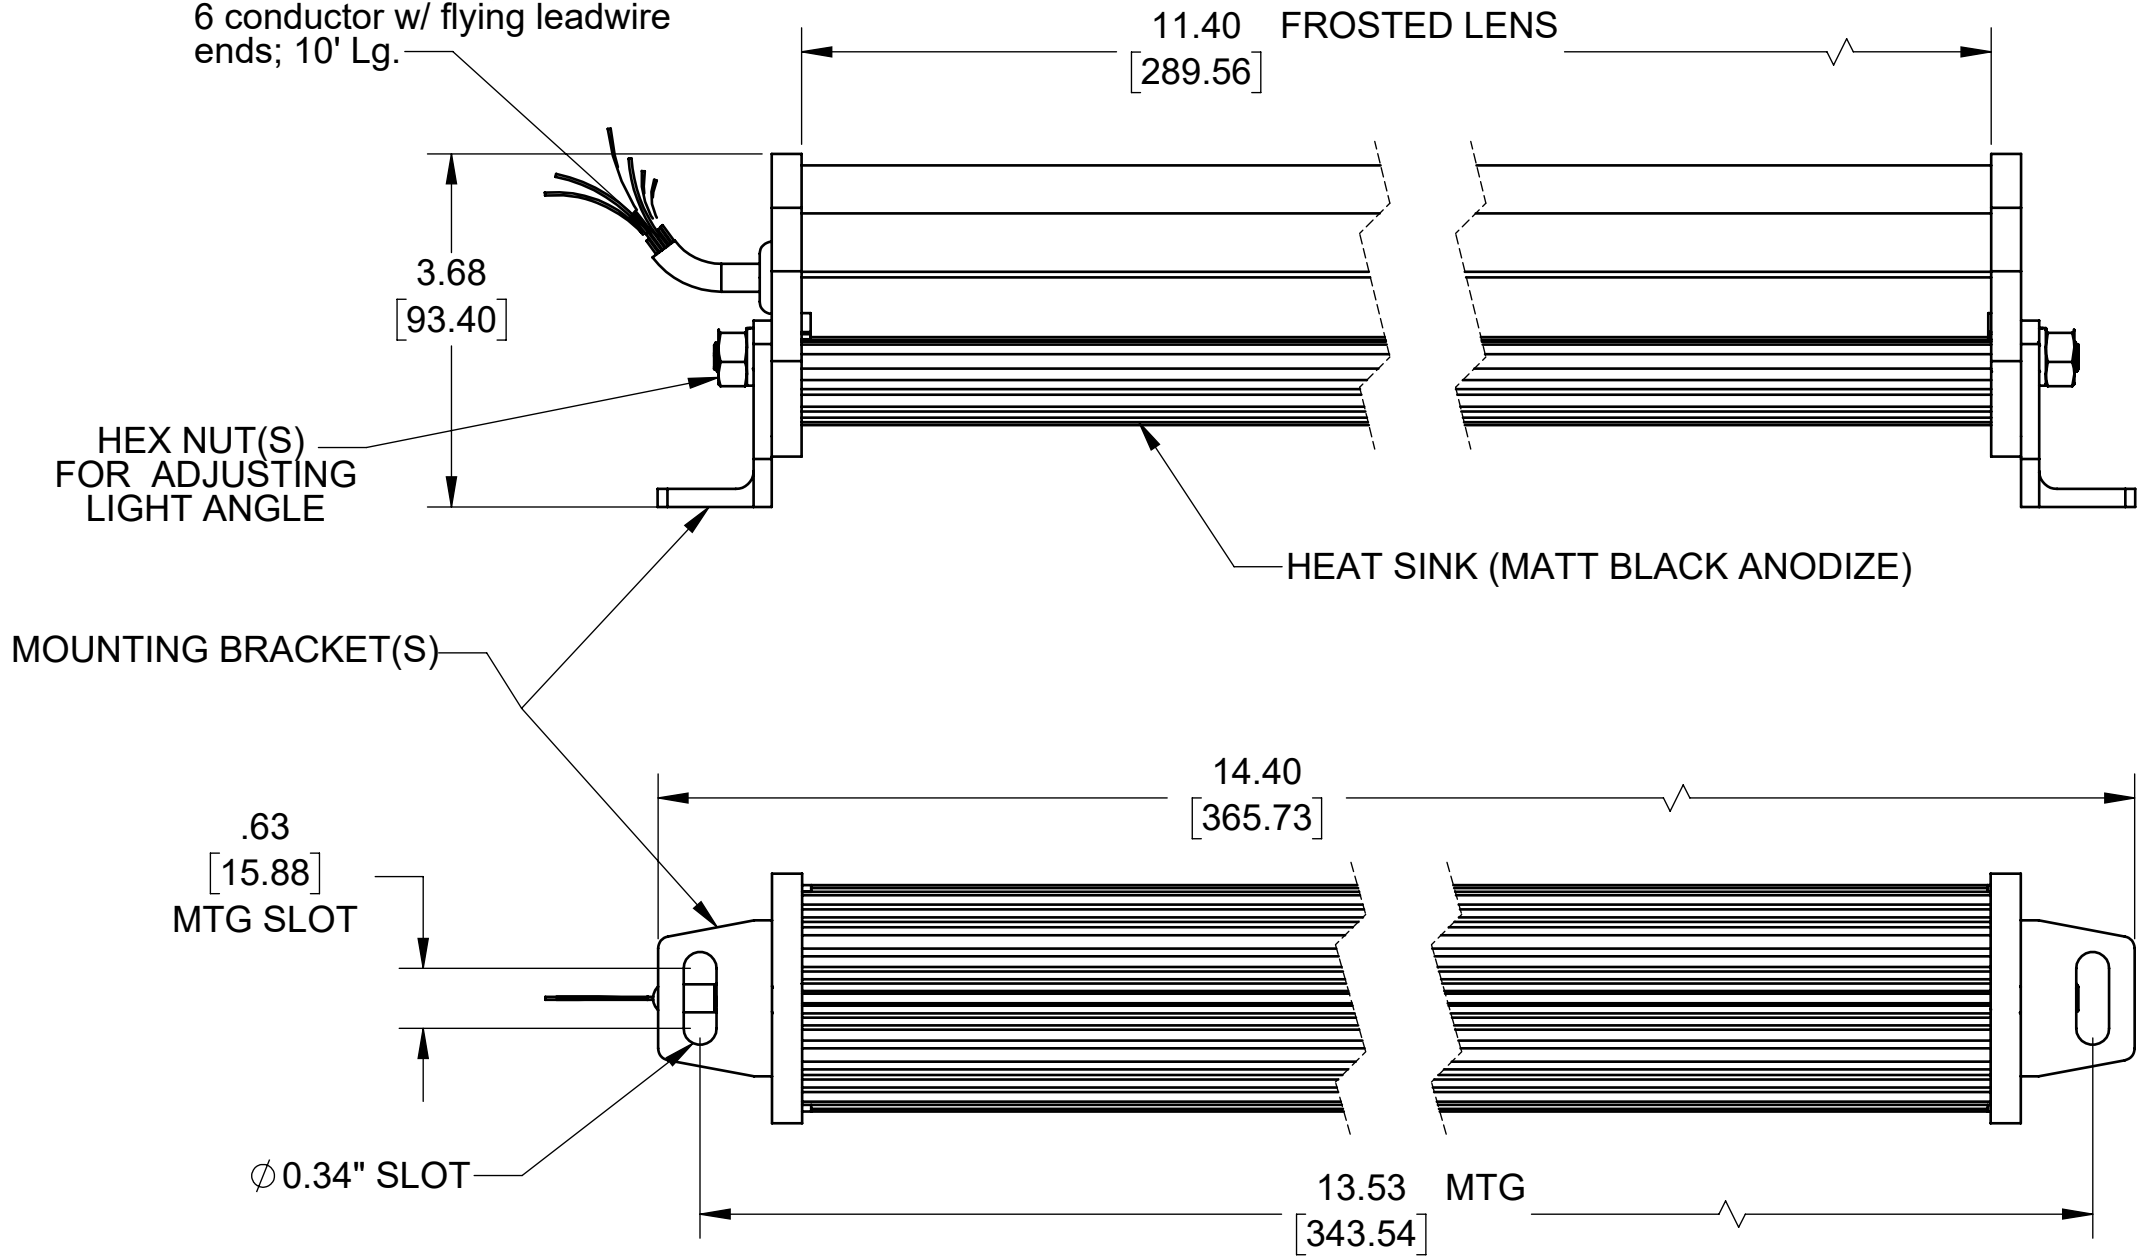

REVISIONS			
REV.	DESCRIPTION	DATE	APPROVED
A	INITIAL RELEASE	6/22/2016	

LIGHT HOUSING IS ADJUSTABLE UP TO 95° IN EACH DIRECTION.

POWER CABLE  
18 AWG Stranded;  
6 conductor w/ flying leadwire  
ends; 10' Lg.

SEE SHEET 2 FOR EXPLODED VIEW AND BOM

Metaphase Technologies, Inc. 211 Sinclair Road, Suite 100, Bristol, PA. 19007 215-639-8699 Fax 215-639-0977

<b>QUANTITY:</b>	Per order	TOLERANCE/FINISH UNLESS OTHERWISE SPECIFIED			
<b>MATERIAL:</b>	See BOM	INCHES [MM]			
<b>FINISH:</b>	Matt Black Anodize	X	.X	.XX	.XXX
<b>TREATMENT:</b>	N/A	[±.76]	[±.030 [±.25]	[±.010 [±.13]	±.005
					125√RMS [RA3.2um]
					ANGLES ±1°

TITLE	ISO2-RGBIR Light-10" Long		
USED ON	Per customer		
SIZE	DRAWING NUMBER	REV	
B	ISO2-RGBIR-24-10-1	A	
SCALE 1:12	SHEET 1 OF 1		

Approval Signature

/ /  
Date