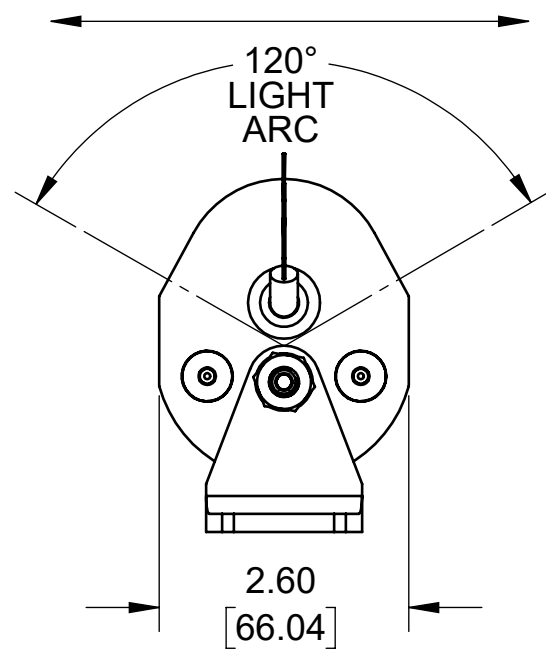

REVISIONS			
REV.	DESCRIPTION	DATE	APPROVED
A	INITIAL RELEASE	8/2/2016	

LIGHT HOUSING IS ADJUSTABLE UP TO 95° IN EACH DIRECTION.

POWER CABLE
18 AWG Stranded;
6 conductor w/ flying leadwire
ends; 10' Lg.

TITLE
ISO2-RGBIR Light-20" Long

USED ON
Per customer

SIZE B DRAWING NUMBER ISO2-RGBIR-24-20-1 REV A
SCALE 1:12 SHEET 1 OF 1

Approval Signature

/ /
Date