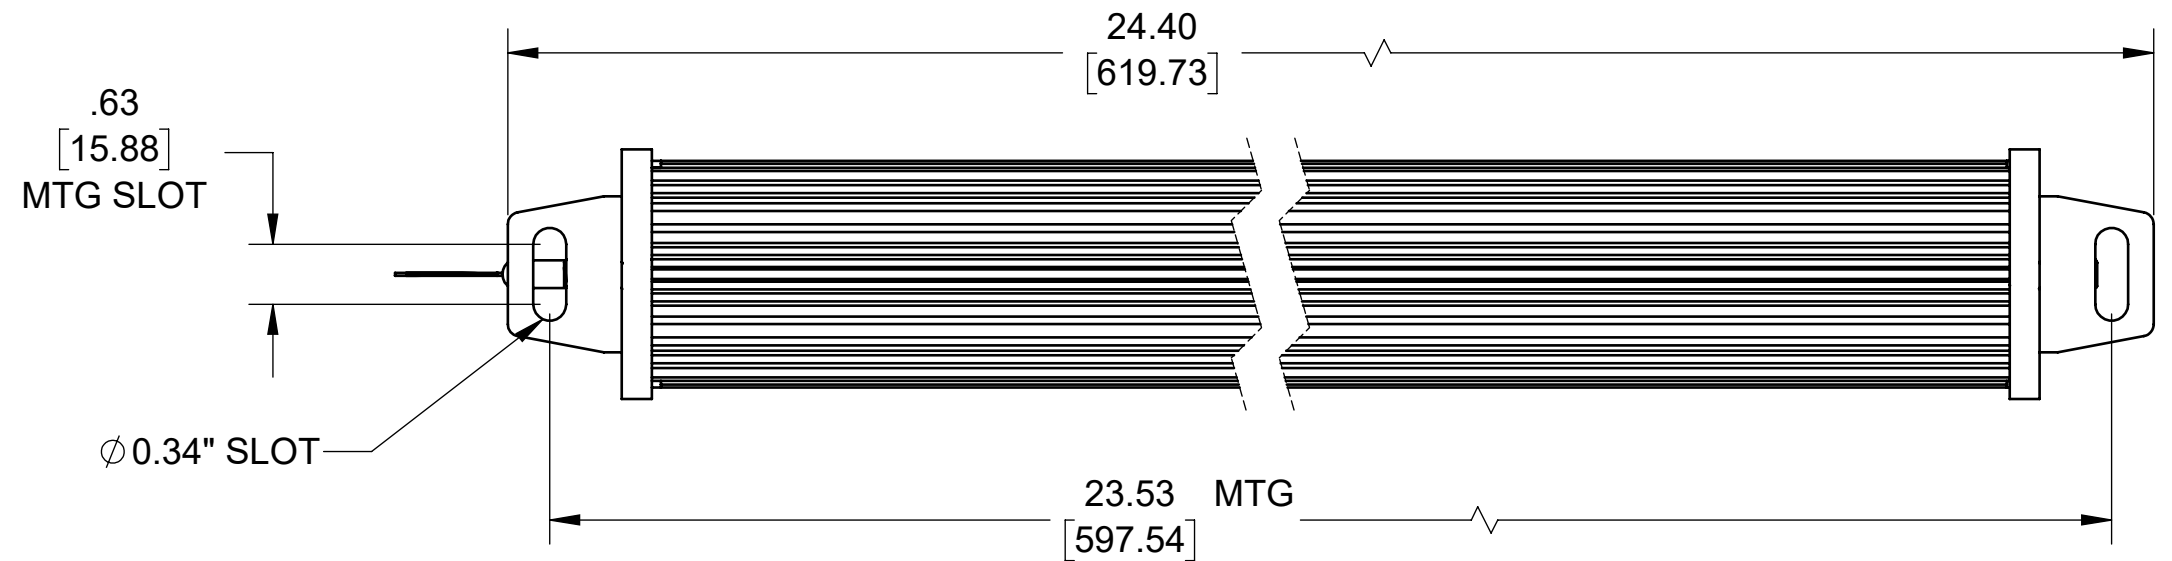

REVISIONS			
REV.	DESCRIPTION	DATE	APPROVED
A	INITIAL RELEASE	8/2/2016	

LIGHT HOUSING IS ADJUSTABLE UP TO 95° IN EACH DIRECTION.

POWER CABLE
18 AWG Stranded;
6 conductor w/ flying leadwire
ends; 10' Lg.

SEE SHEET 2 FOR EXPLODED VIEW AND BOM

Metaphase Technologies, Inc. 211 Sinclair Road, Suite 100, Bristol, PA. 19007 215-639-8699 Fax 215-639-0977

QUANTITY: Per order

MATERIAL: See BOM

FINISH: Matt Black Anodize

TREATMENT: N/A

TOLERANCE/FINISH UNLESS OTHERWISE SPECIFIED

INCHES [MM]				125V RMS [RA3.2um]
X	.X	.XX	.XXX	ANGLES ±1°
[±.76]	±.030 [±.25]	±.010 [±.13]	±.005	

THIS DOCUMENT IS THE PROPERTY OF METAPHASE TECHNOLOGIES, INC. WHOM MAY LOAN IT, SUBJECT TO RETURN UPON DEMAND. IT INCLUDES CONFIDENTIAL & PROPRIETARY INFORMATION WHICH MAY NOT BE DISCLOSED TO ANY THIRD PARTY, AND/ OR USED FOR ANY PURPOSE CONTRARY TO IT'S INTENDED USE, WITHOUT THE EXPRESSED PRIOR WRITTEN CONSENT OF METAPHASE TECHNOLOGIES, INC.

TITLE
ISO2-RGBIR Light-20" Long

USED ON
Per customer

SIZE B DRAWING NUMBER ISO2-RGBIR-24-20-1 REV A
SCALE 1:12 SHEET 1 OF 1

Approval Signature

/ /
Date