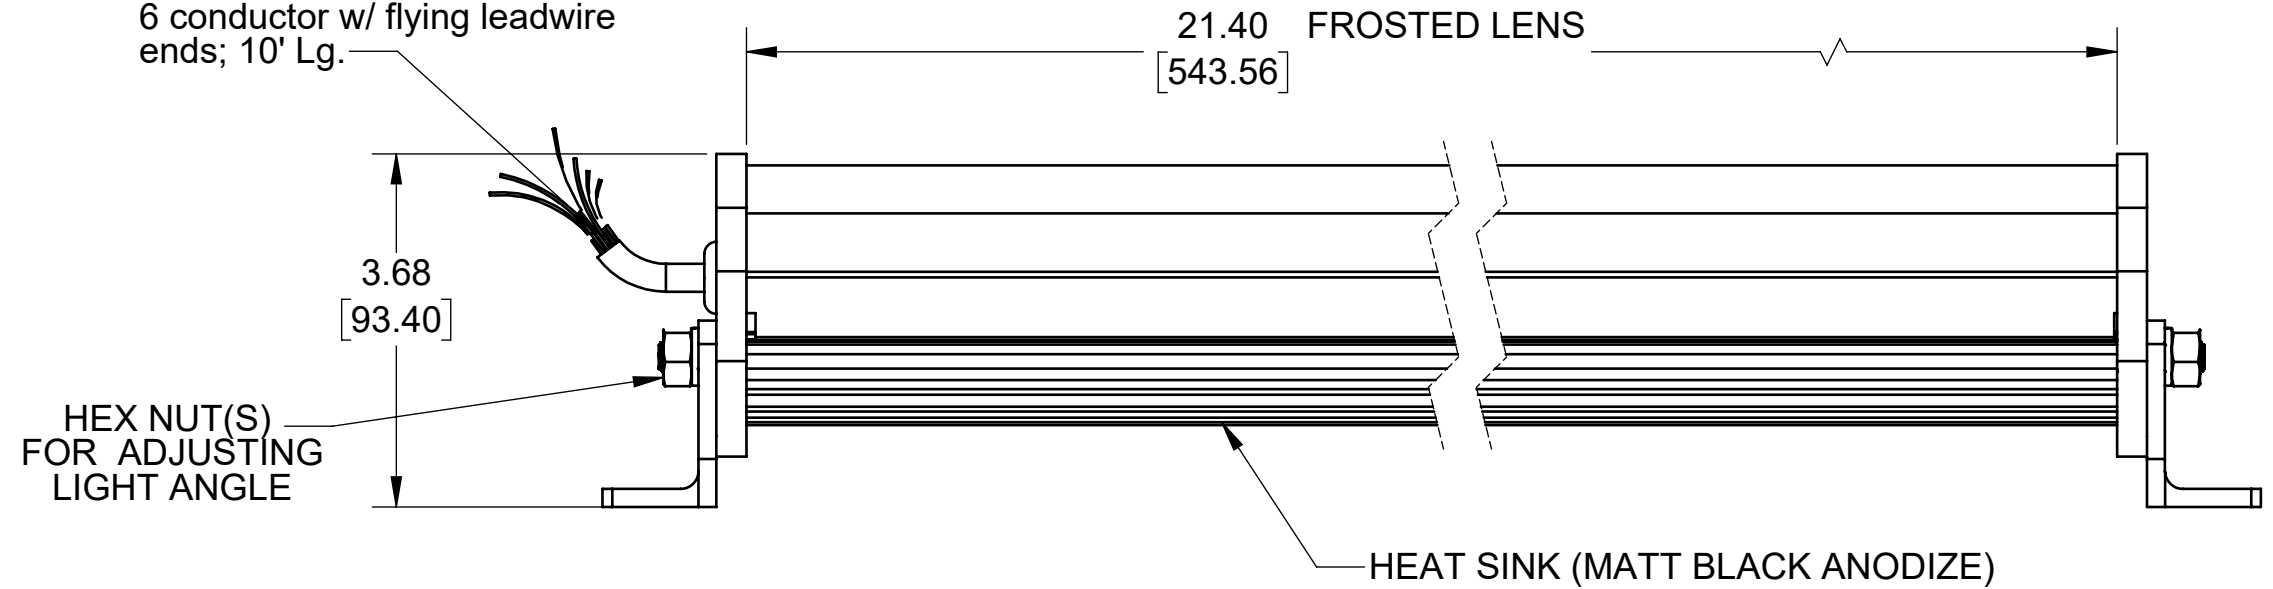

REVISIONS			
REV.	DESCRIPTION	DATE	APPROVED
A	INITIAL RELEASE	8/2/2016	

LIGHT HOUSING IS ADJUSTABLE UP TO 95° IN EACH DIRECTION.

POWER CABLE
18 AWG Stranded;
6 conductor w/ flying leadwire
ends; 10' Lg.

SEE SHEET 2 FOR EXPLODED VIEW AND BOM

Metaphase Technologies, Inc. 211 Sinclair Road, Suite 100, Bristol, PA. 19007 215-639-8699 Fax 215-639-0977

QUANTITY: Per order

MATERIAL: See BOM

FINISH: Matt Black Anodize

TITLE
ISO2-RGBIR Light-20" Long

USED ON
Per customer

SIZE B DRAWING NUMBER ISO2-RGBIR-24-20-1 REV A
SCALE 1:12 SHEET 1 OF 1

Approval Signature

/ /
Date