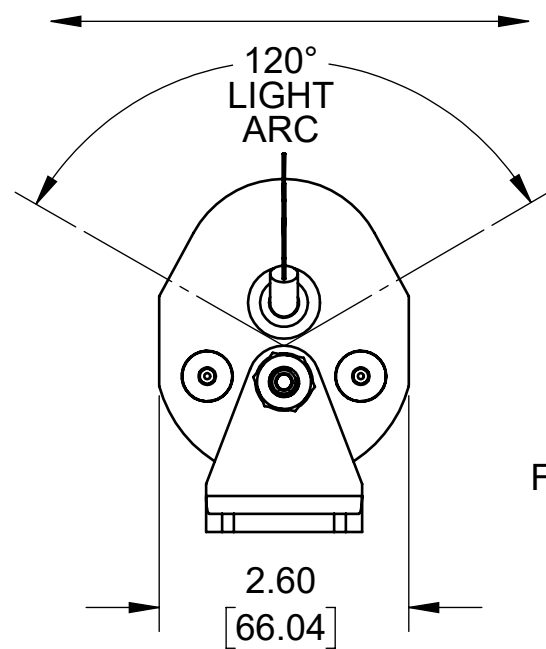

REVISIONS			
REV.	DESCRIPTION	DATE	APPROVED
A	INITIAL RELEASE	8/9/2016	

LIGHT HOUSING IS ADJUSTABLE UP TO 95° IN EACH DIRECTION.

POWER CABLE
18 AWG Stranded;
6 conductor w/ flying leadwire
ends; 10' Lg.

HEX NUT(S)
FOR ADJUSTING
LIGHT ANGLE

.63
[15.88]
MTG SLOT

Ø 0.34" SLOT

SEE SHEET 2 FOR EXPLODED VIEW AND BOM

Metaphase Technologies, Inc. 211 Sinclair Road, Suite 100, Bristol, PA. 19007 215-639-8699 Fax 215-639-0977

TITLE
ISO2-RGBIR Light-22" Long

USED ON
Per customer

SIZE B DRAWING NUMBER ISO2-RGBIR-24-22-1 REV A
SCALE 1:12 SHEET 1 OF 1

Approval Signature

/ /
Date