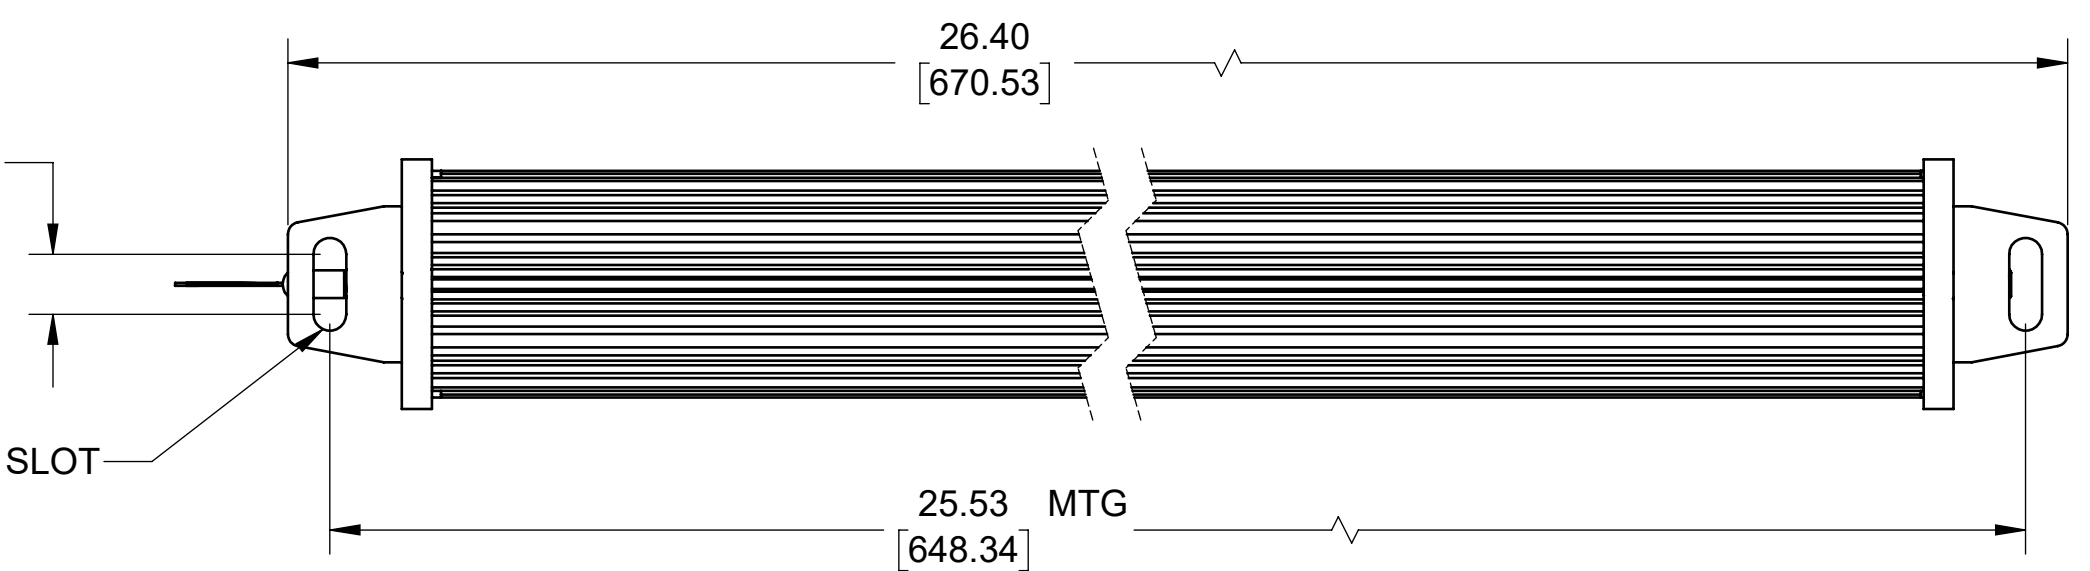

REVISIONS			
REV.	DESCRIPTION	DATE	APPROVED
A	INITIAL RELEASE	8/9/2016	

LIGHT HOUSING IS ADJUSTABLE UP TO 95° IN EACH DIRECTION.

POWER CABLE
18 AWG Stranded;
6 conductor w/ flying leadwire
ends; 10' Lg.

HEX NUT(S)
FOR ADJUSTING
LIGHT ANGLE

.63
[15.88]
MTG SLOT

Ø 0.34" SLOT

SEE SHEET 2 FOR EXPLODED VIEW AND BOM

Metaphase Technologies, Inc. 211 Sinclair Road, Suite 100, Bristol, PA. 19007 215-639-8699 Fax 215-639-0977

TITLE
ISO2-RGBIR Light-22" Long

USED ON
Per customer

SIZE B DRAWING NUMBER ISO2-RGBIR-24-22-1 REV A
SCALE 1:12 SHEET 1 OF 1

Approval Signature

/ /
Date