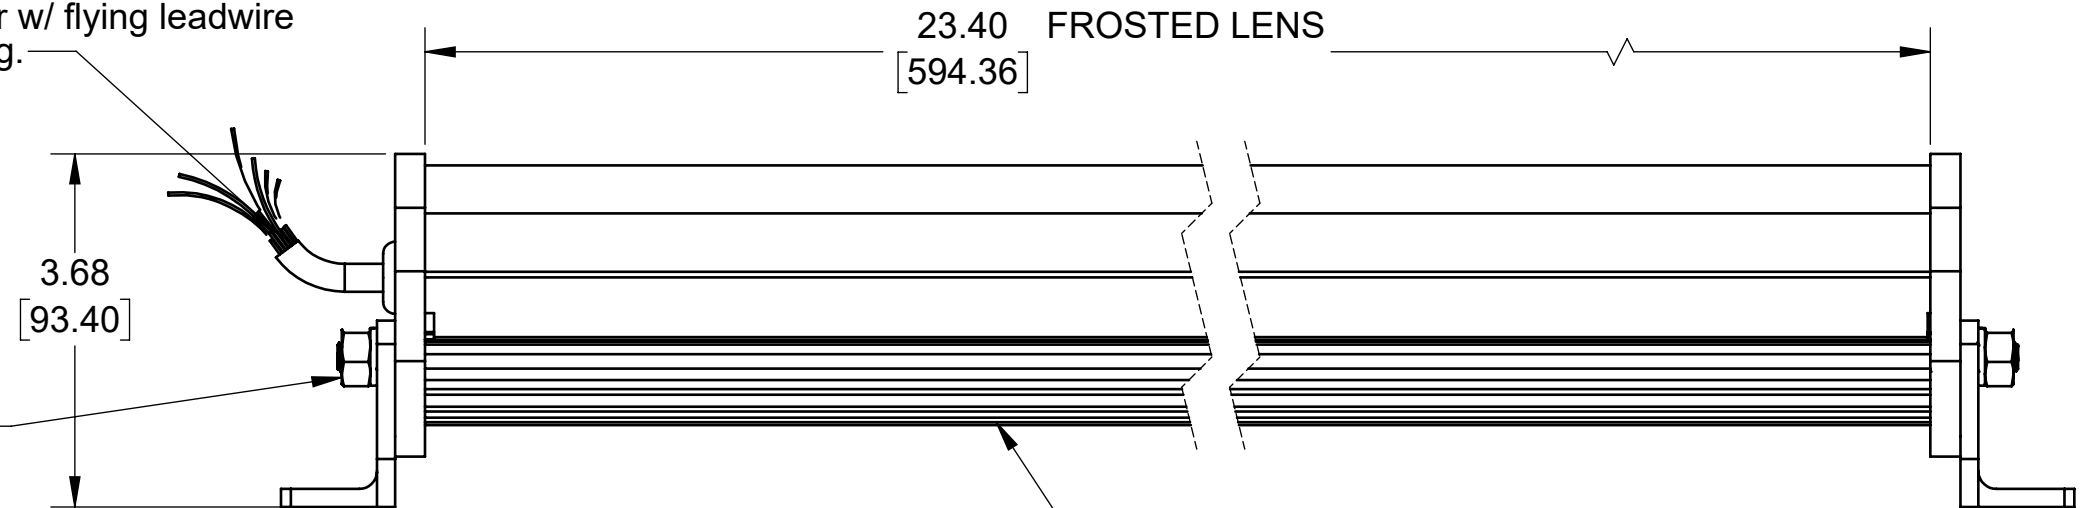

REVISIONS			
REV.	DESCRIPTION	DATE	APPROVED
A	INITIAL RELEASE	8/9/2016	

LIGHT HOUSING IS ADJUSTABLE UP TO 95° IN EACH DIRECTION.

POWER CABLE
18 AWG Stranded;
6 conductor w/ flying leadwire
ends; 10' Lg.

HEX NUT(S)
FOR ADJUSTING
LIGHT ANGLE

.63
[15.88]
MTG SLOT

Ø 0.34" SLOT

SEE SHEET 2 FOR EXPLODED VIEW AND BOM

Metaphase Technologies, Inc. 211 Sinclair Road, Suite 100, Bristol, PA. 19007 215-639-8699 Fax 215-639-0977

TITLE
ISO2-RGBIR Light-22" Long

USED ON
Per customer

SIZE B DRAWING NUMBER ISO2-RGBIR-24-22-1 REV A
SCALE 1:12 SHEET 1 OF 1

Approval Signature

/ /
Date