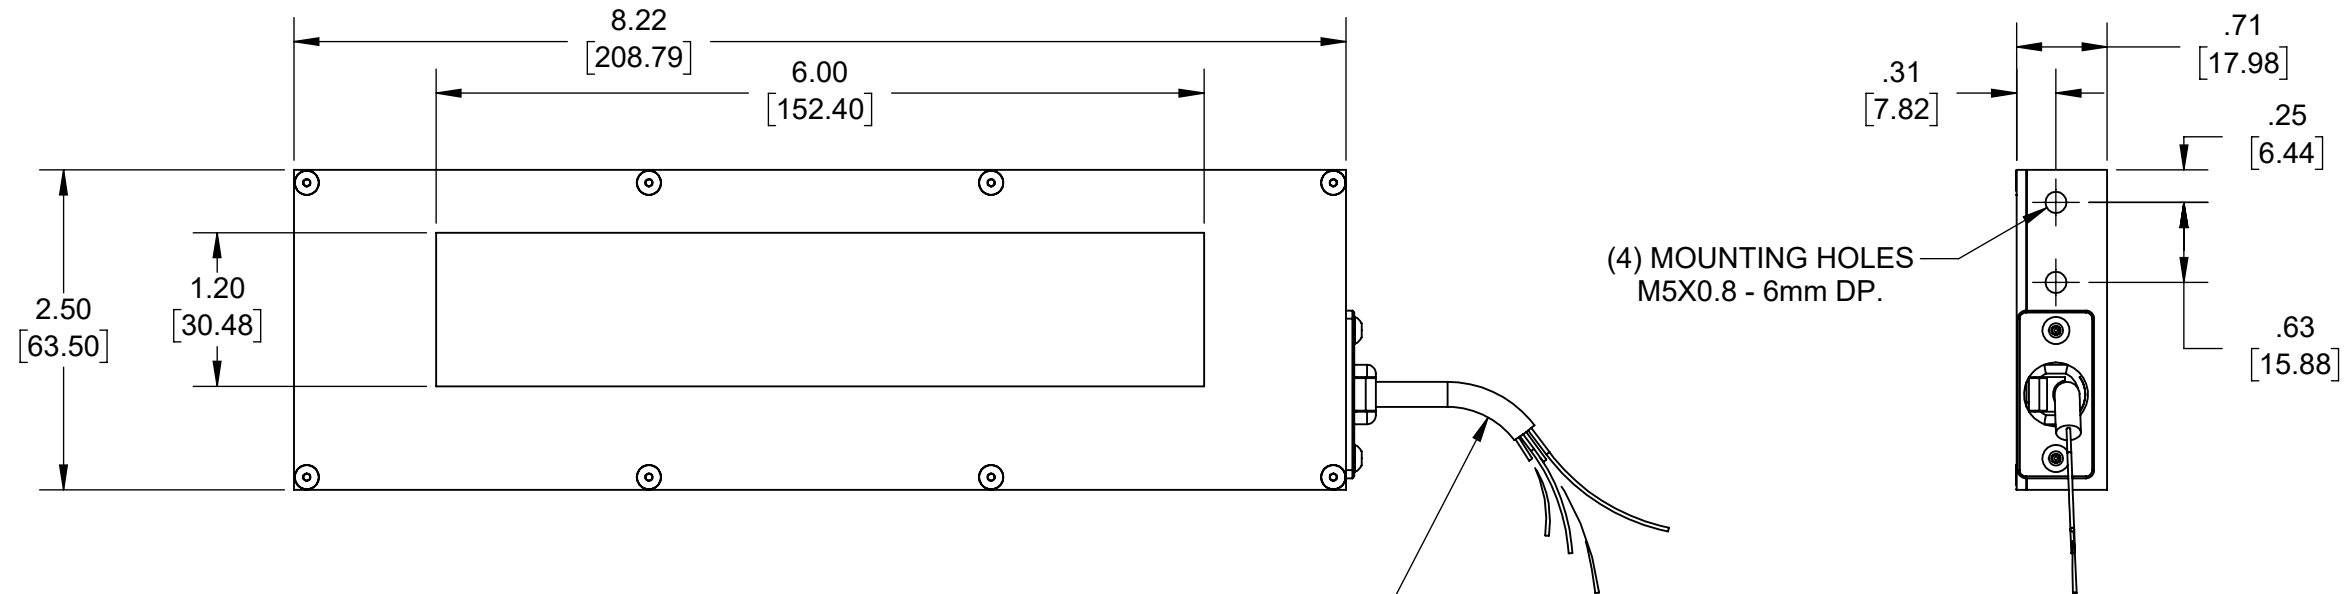

REVISIONS			
REV.	DESCRIPTION	DATE	APPROVED
A	INITIAL RELEASE	5/12/2016	

24 awg stranded 4 conductor cable
10' long, with flying lead ends
(includes strain relief and mounting plate)

(4) MOUNTING HOLES
M5X0.8 - 6mm DP.

Metaphase Technologies, Inc. 211 Sinclair Road, Suite 100, Bristol, PA. 19007 215-639-8699 Fax 215-639-0977

QUANTITY:	Per order
MATERIAL:	Aluminum/ Acrylic
FINISH:	Black Anodize
TREATMENT:	N/A

TOLERANCE / FINISH UNLESS OTHERWISE SPECIFIED				
INCHES [MM]				125√RMS [RA3.2um]
X	.X	.XX	.XXX	ANGLES ±1°
[±.76]	±.030 [±.25]	±.010 [±.13]	±.005	

TITLE Linear Back Light		
USED ON Per customer		
SIZE B	DRAWING NUMBER LBL201	REV A
SCALE 1:2		SHEET 1 OF 1

Approval Signature _____

/ /
Date