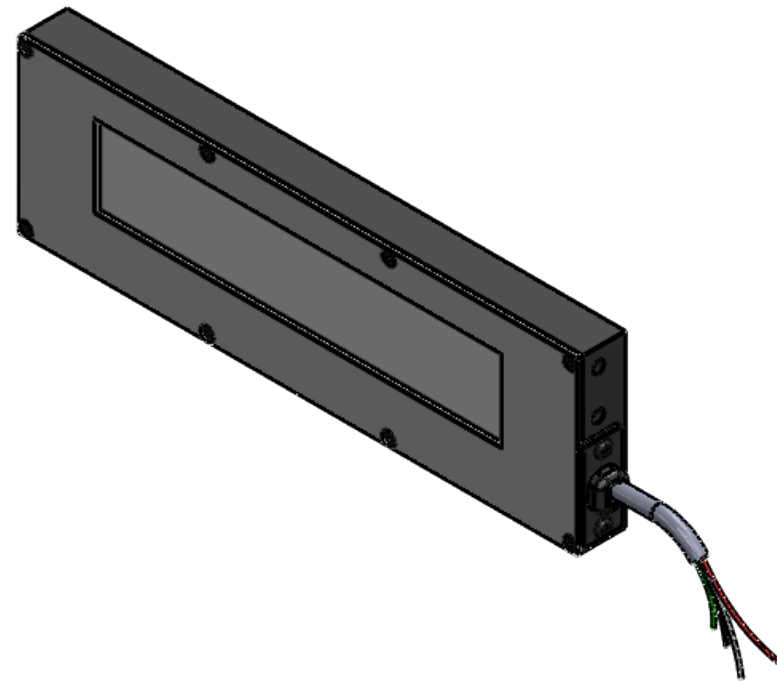

REVISIONS			
REV.	DESCRIPTION	DATE	APPROVED
A	INITIAL RELEASE	5/12/2016	

24 awg stranded 4 conductor cable
10' long, with flying lead ends
(includes strain relief and mounting plate)

(4) MOUNTING HOLES
M5X0.8 - 6mm DP.